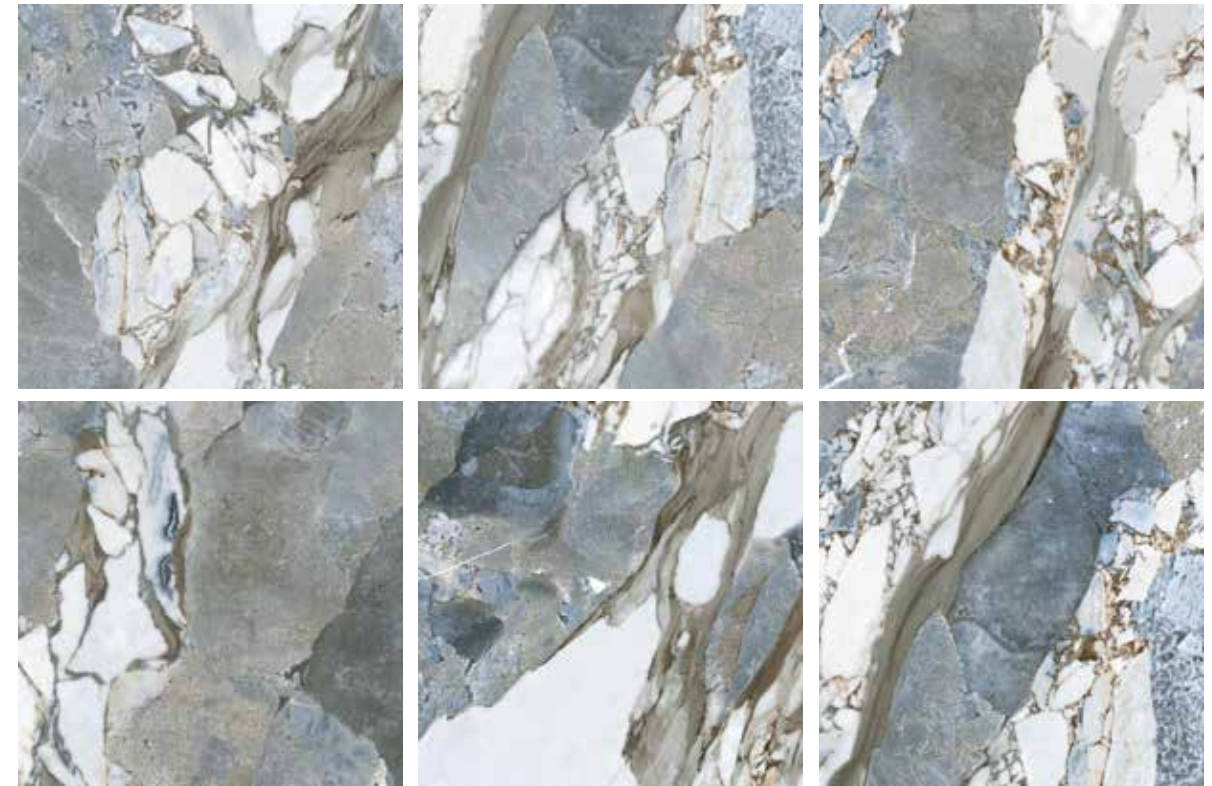

Packing list

Código de tarifa / Price list

Formato/Size	pz/cj	m² /cj	kg / cj	cj/pl	m2 /pl	kg / pl
60x120	2	1,44	34	32	46,08	1113
120x120	1	1,44	38,4	36	51,84	1422

Formato/Size	Código de tarifa/Price list
60x120	GG0869
120x120	GG0120

Colores / Colours

Ravello Azzurro