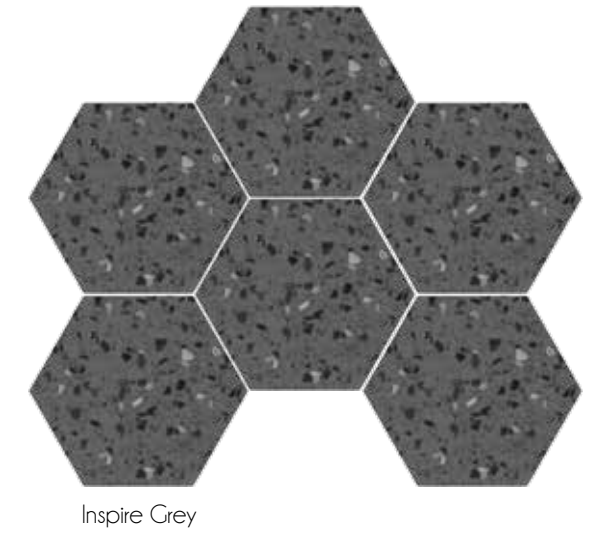

Inspire

Característica técnicas / Technical features

Formatos / Sizes

Pavimento coordinado / Coordinated flooring

porcelain

Packing list

Código de tarifa / Price list

Formato/Size	pz/cj	m² /cj	kg / cj	cj/pl	m² /pl	kg / pl
20x24	24	0,92	17,54	60	54,90	1050

Formato/Size	Código de tarifa/Price list
20x24	SM057

Colores / Colours