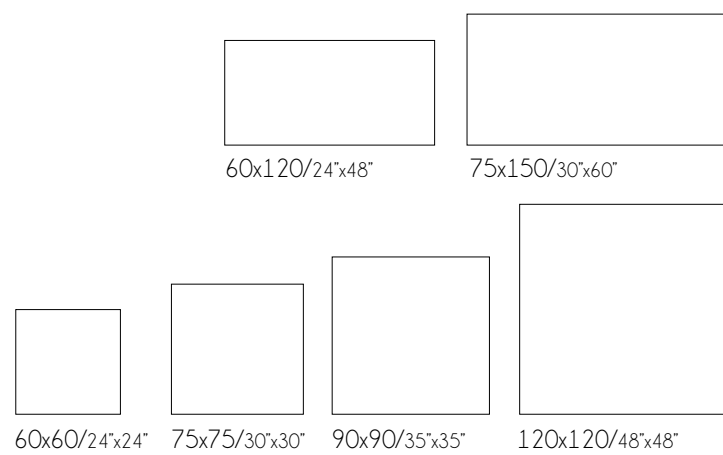

# Unik

Característica técnicas / Technical features

Formatos / Sizes

33,3x100/13"x40"

Pavimento coordinado / Coordinated flooring

ecoluxe

60x120/24"x48"

75x150/30"x60"