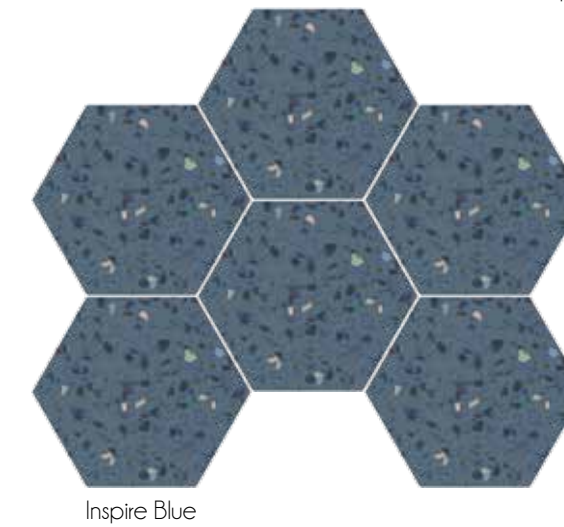

Inspire

Característica técnicas / Technical features

Formatos / Sizes

Pavimento coordinado / Coordinated flooring

porcelain

Packing list

Código de tarifa / Price list

Formato/Size	pz/cj	m² /cj	kg / cj	cj/pl	m² /pl	kg / pl
20x24	24	0,92	17,54	60	54,90	1050

Formato/Size	Código de tarifa/Price list
20x24	SM057

Colores / Colours