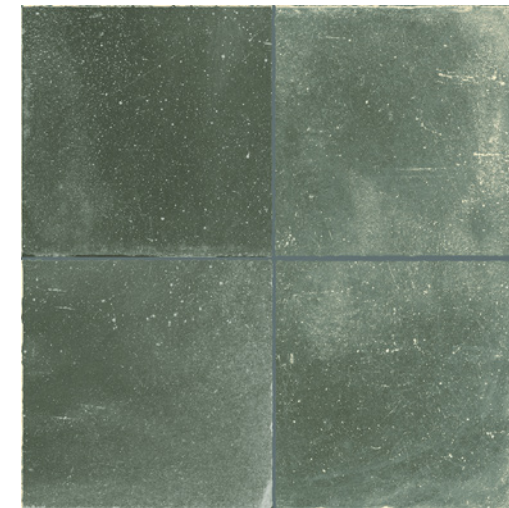

Colores / Colours

Fiyi Caribbean