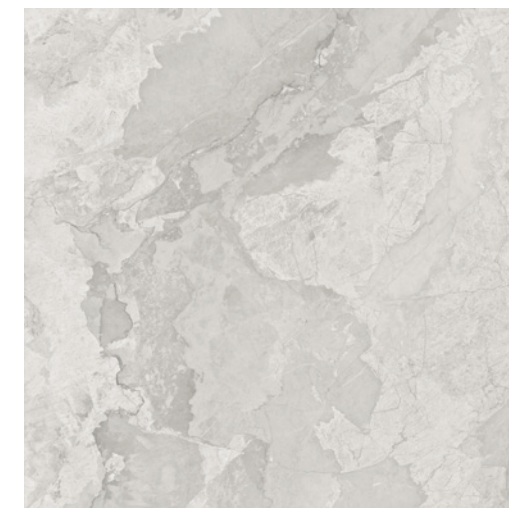

Wall tiles 60x120 Camouflage Sand
Floor tiles 120x120 Camouflage Sand

Característica técnicas / Technical features

Formatos / Sizes

Colores / Colours

Camouflage White

Camouflage Sand

Camouflage Pearl

Wall tiles & Floor Tiles Camouflage Pearl Pulido 120x120