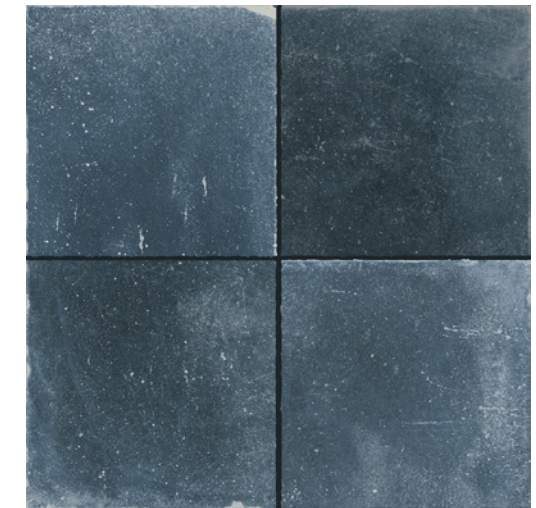

Fiyi Índigo