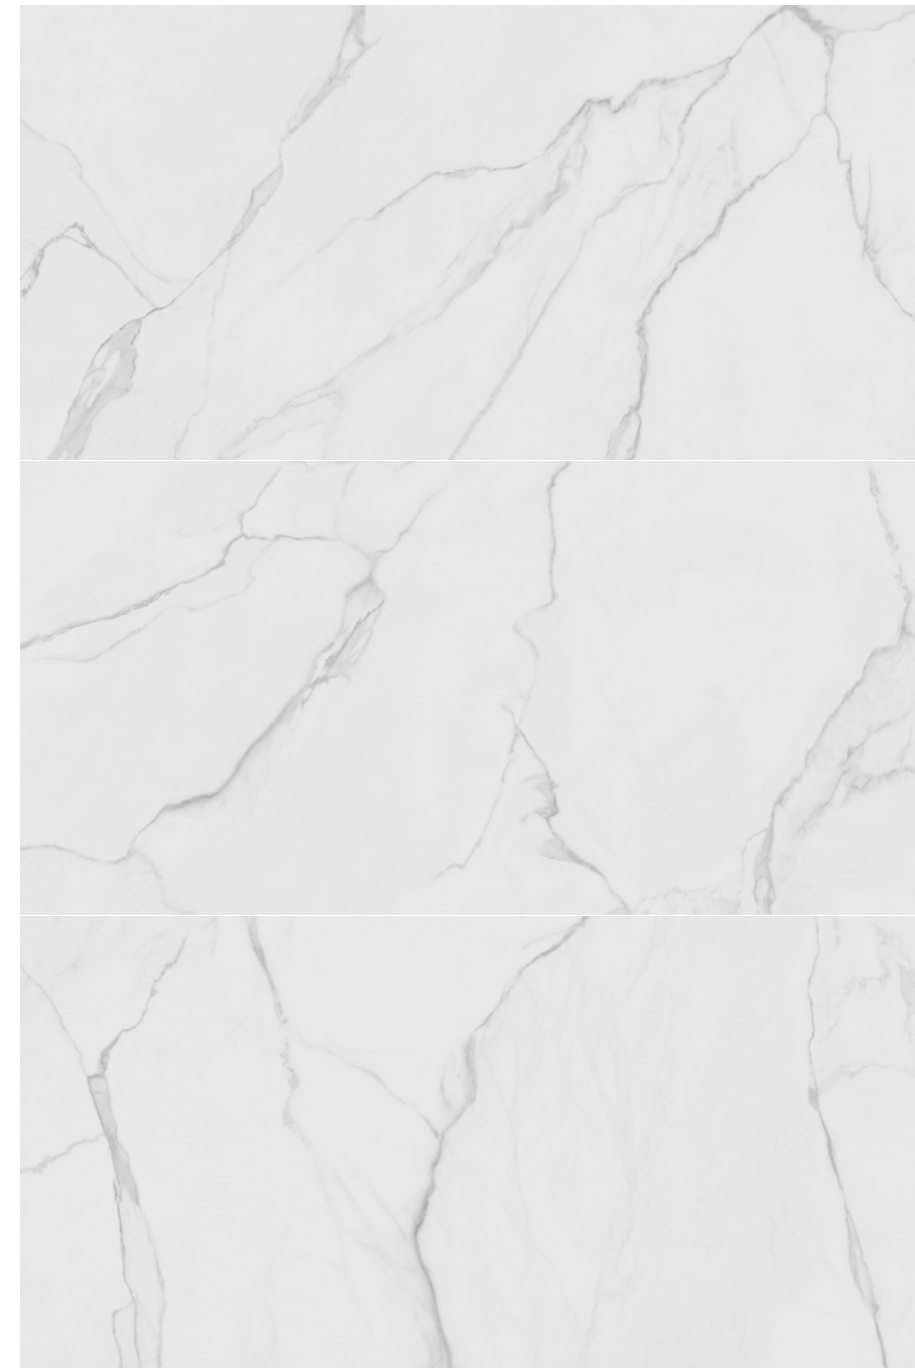

Colores / Colours

Hanoi Blanco

*Special technology. Gloss details finish