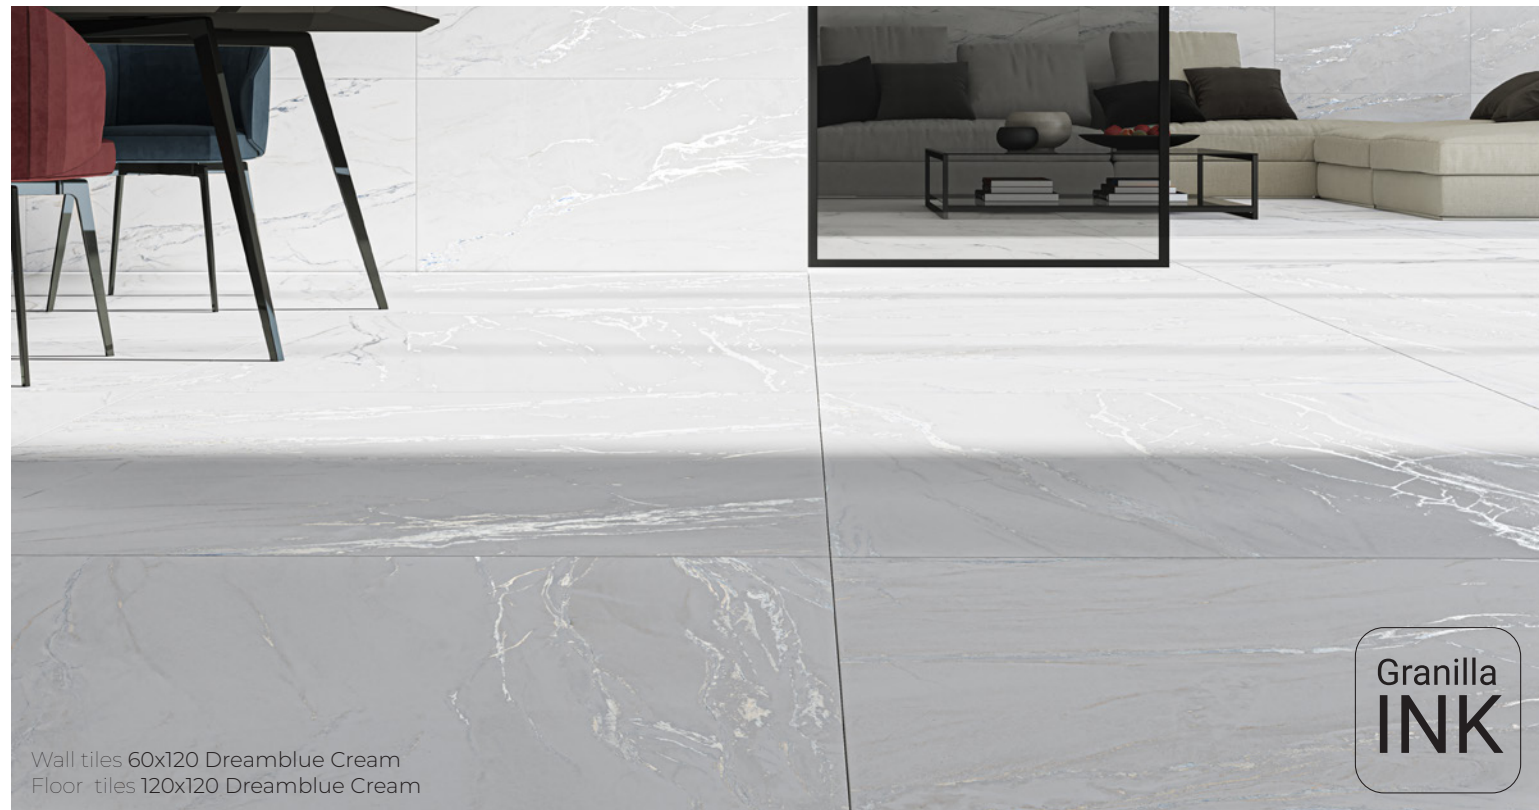

Wall tiles 60x120 Dreamblue Cream
Floor tiles 120x120 Dreamblue Cream