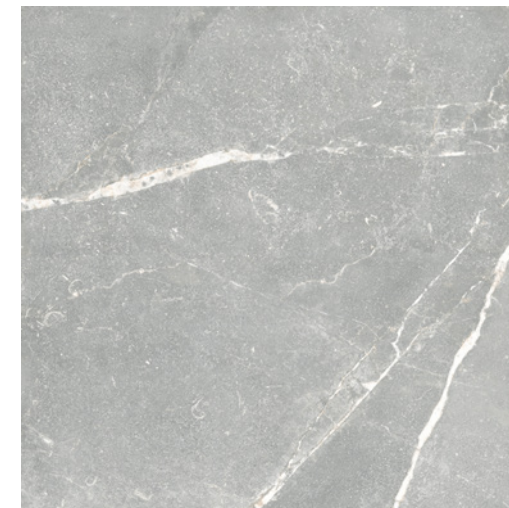

Toulouse Pearl